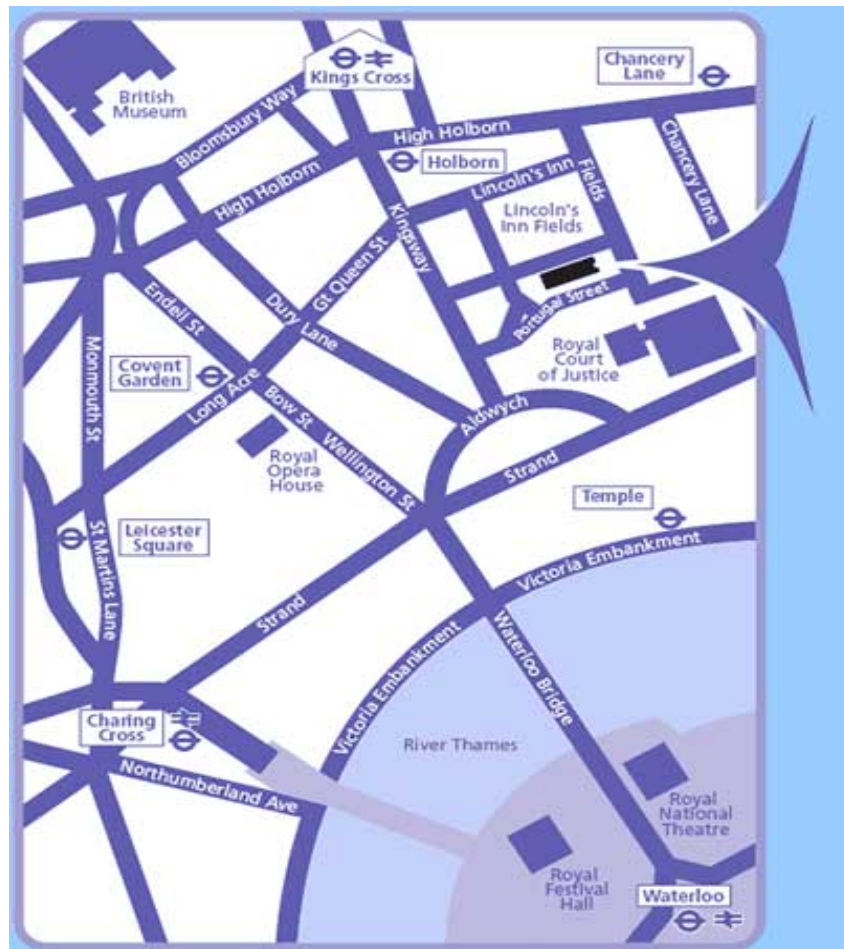

The Royal College of Surgeons of England  
35-43 Lincoln's Inn Fields  
London  
WC2A 3PE

College is centrally located at Lincoln's Inn Fields within easy walking distance of Holborn (Piccadilly and Central lines) and Temple (District and Circle Lines) underground stations. It is a short taxi or underground journey from most major rail stations. Two NCP car parks are situated nearby.

#### By Underground

The nearest Tube station is Holborn (Piccadilly and Central Lines). It takes about 10 minutes to walk from the station to the museum. Temple (District and Circle Lines) and Charing Cross stations (Northern and Bakerloo Lines) are a 10-20 minute walk or short taxi ride away.

#### By Rail

The nearest stations are Kings Cross St. Pancras, Euston, Waterloo and Charing Cross. It takes about 20-30 minutes to walk from each to the College.

9, 11, 15, 23, 341

Aldwych (travelling north and south)

4, 6, 13, 26, 76, 77A, 139, 172, 176, 341