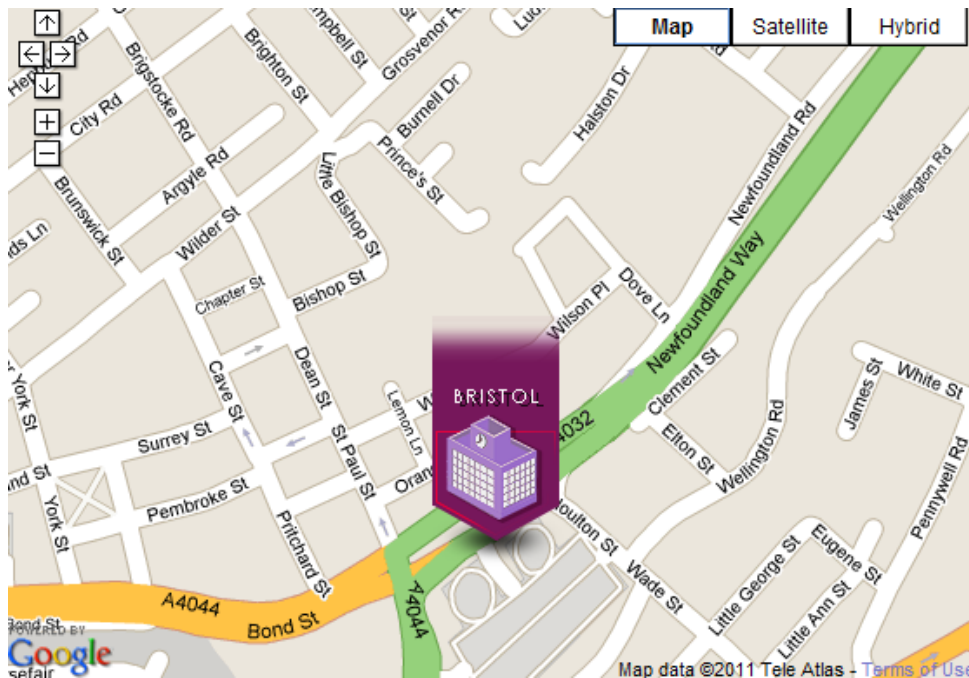

# Future Inn Cabot Circus Hotel

### Parking

Future Inn Cabot Circus, Bristol offers free parking for overnight guests at Cabot Circus car park. Exit M4, junction 19, M32 Bristol. At the end of M32, turn left on Bond Street South and the hotel is on the left and check in, we recommend you enter the main Cabot Circus car park which is immediately on the left, 50 metres past the Staples unit as you enter Bristol from M32.

Bristol International Airport

Follow signs A38 to Bristol, signs to the City Centre

### Local Train Station

Bristol Temple Meads Station is a mile away and can be walked in around 15 minutes.