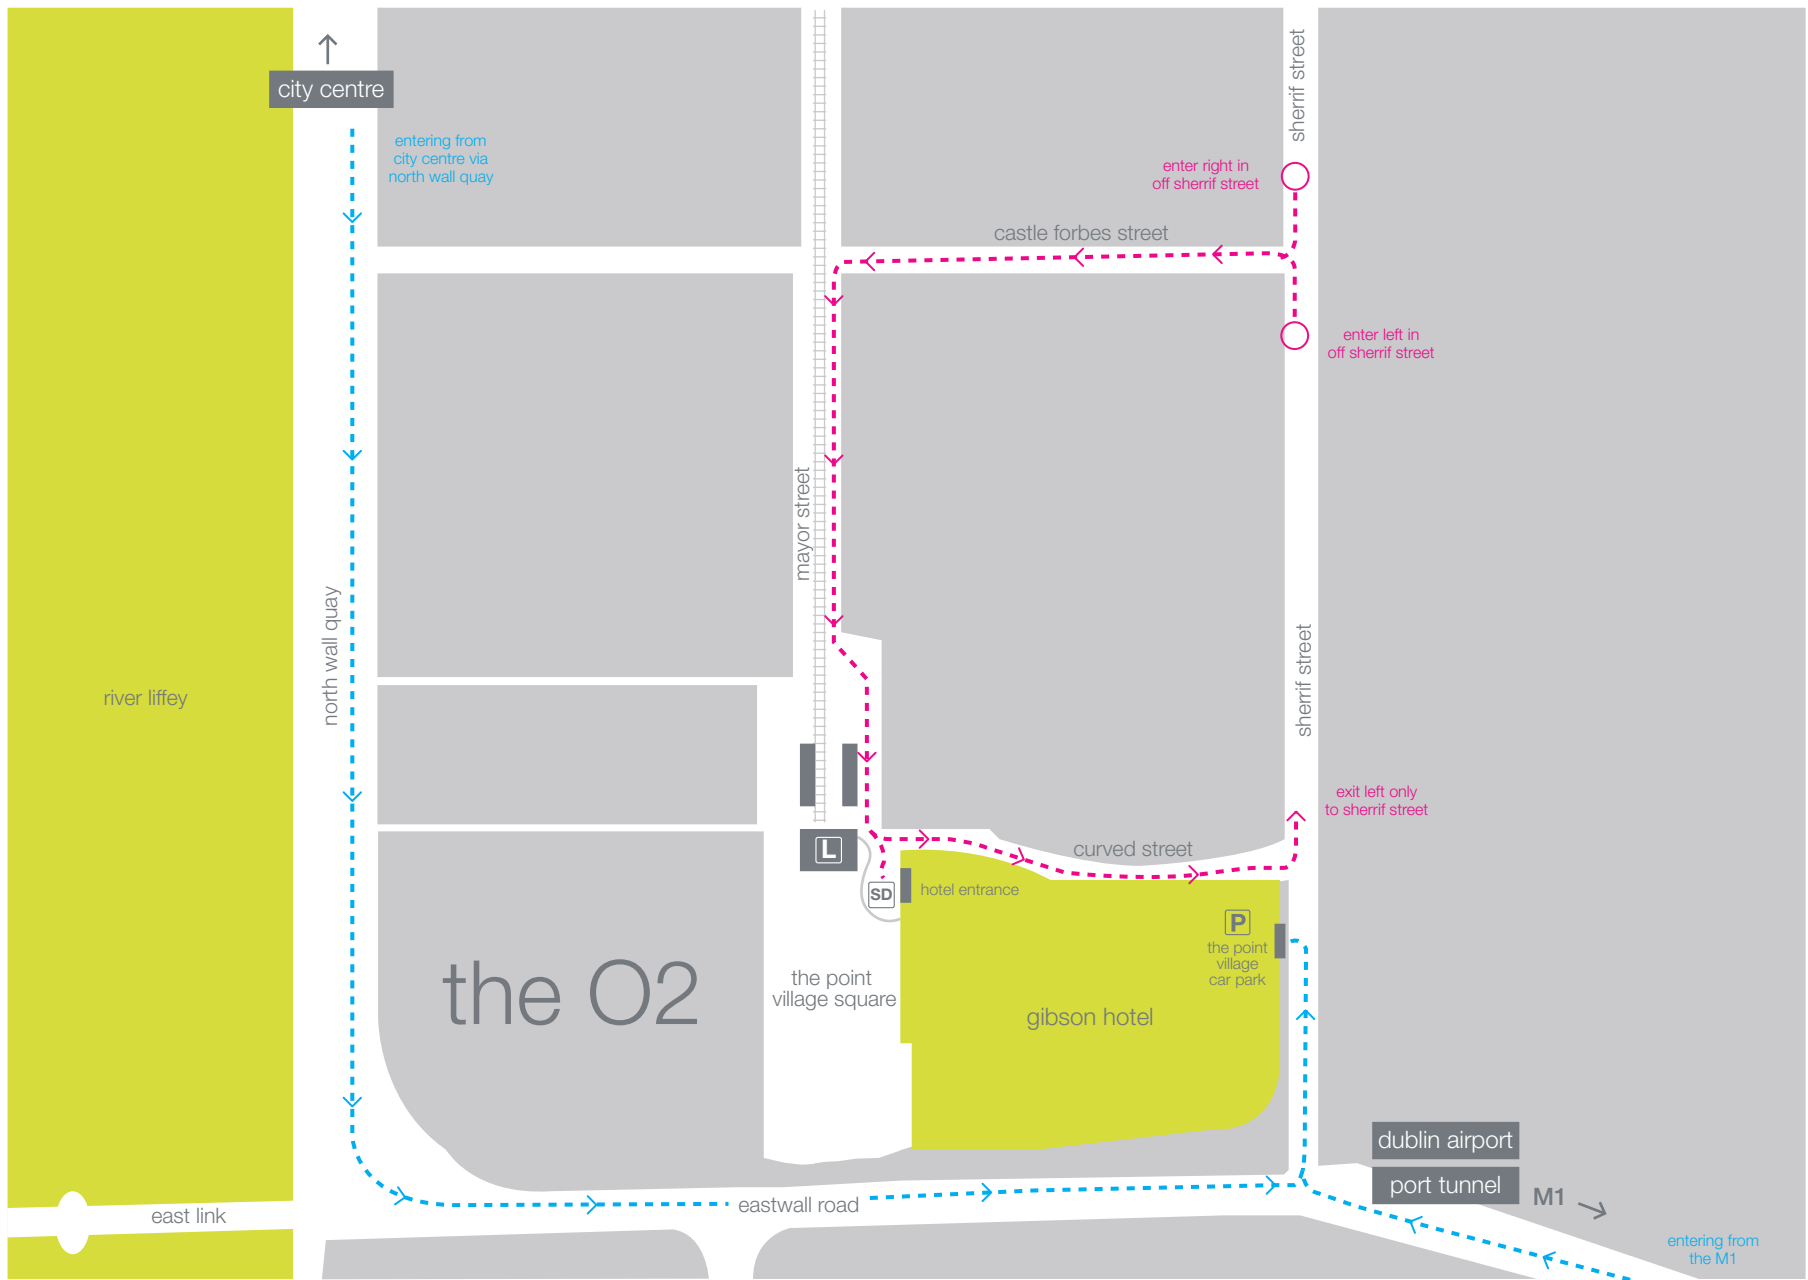

hotel access routes

key

- - - coach access, taxi and set down point
- - - car park access to hotel
- luas access to hotel
- P car park
- L luas stop
- SD set down

the gibson hotel

the gibson hotel at the point village, dublin 1, ireland
 tel: +353 (0)1 681 5000 fax: +353 (0)1 681 5001
www.thegibsonhotel.ie