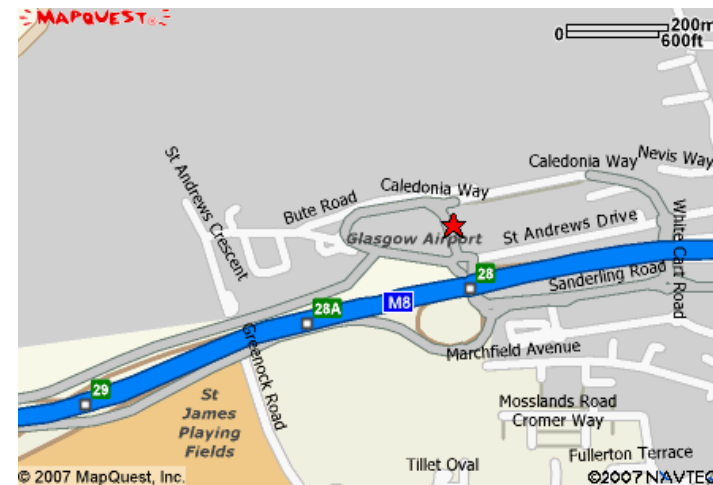

Holiday Inn Glasgow Airport

**HOLIDAY INN
GLASGOW AIRPORT, ABBOTSINCH, PAISLEY, GLASGOW, PA3 2TR**

(<http://www.ichotelsgroup.com/h/d/hi/925/en/hd/glwre>)

Hotel Front Desk: 0870-4009031

Driving Directions

FROM GLASGOW & THE EAST EXIT THE M8 AT JUNCTION 28 & FOLLOW HOTEL SIGNS. FROM GREENOCK & THE WEST, LEAVE THE M8 AT JUNCTION 29 & FOLLOW THE SLIP ROAD WHICH LEADS DIRECTLY TO THE HOTEL.

Train (Underground)

- Station Name: Gilmour Street
- Distance: 3 KM / 1.86 MI South to Hotel
- Taxi Fee From Train Station: £3.00 Approx